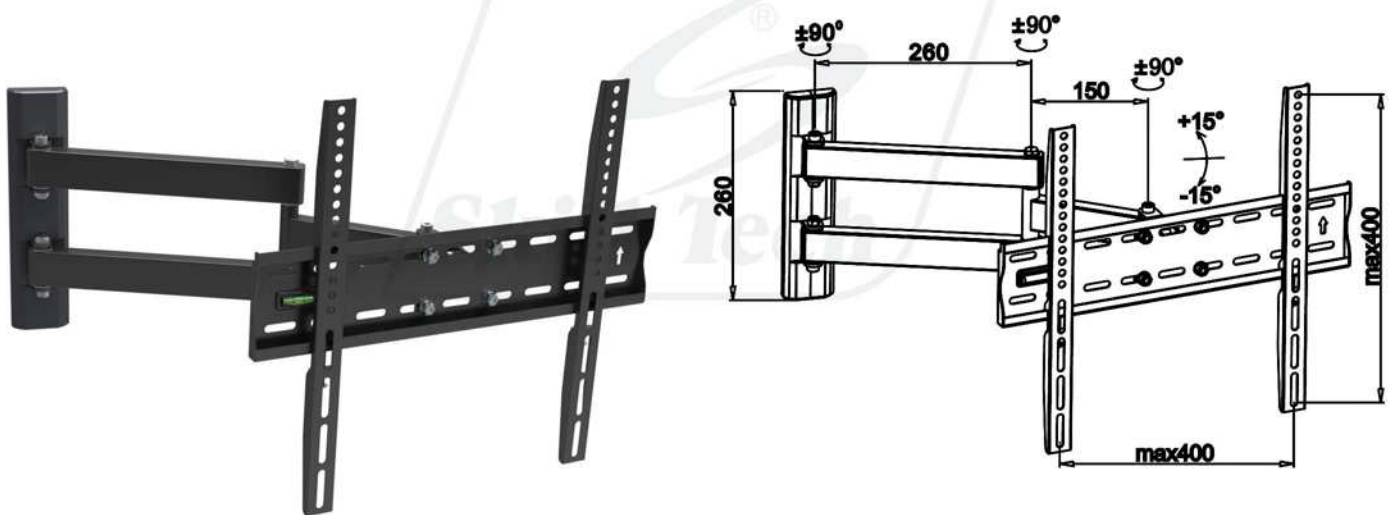

# SH 42P

Swivel Led/Curved Wall Mount  
Fits most 26"~55"

New Design,  
New Experience

Weight Capacity

50 Kgs

Screen Size

26"~55"

Swivel Range

±90°

VESA Compatible

400x400

Profile to Wall

130~ 450mm

Tilt Range

+15° ~ -15°

Curved Monitor